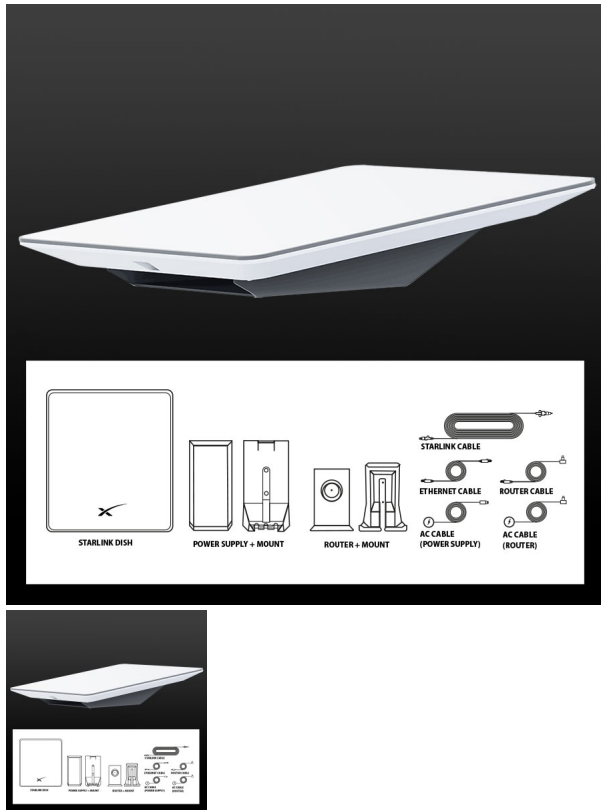

Starlink Maritime - Boxed Unit - Self Install Kit

Starlink is a game changer, delivering fast broadband. A fast internet connection supporting FaceTime, streaming, online gaming, video calls and more. Your business and your crew can have these added operational benefits for just £75 a month over 3 years. A happy crew means a happy ship, and it helps to add productivity and profitability.

Rating: Not Rated Yet

Price

$3,650.00

[Ask a question about this product](#)

Description

We can supply Starlink as single units, boxed and delivered for you to install and set up yourself.

For a quotation for fleet and individual vessel installations contact the team, [Click here...](#)

You will also need to add your choice of Airtime, Mobile Services, and you may need additional cabling. See below for full information.

Choose from available service and hardware options. Price dependent on selected hardware and Mobile Services.

Starlink High-Performance Kit - What's in the box:

- x1 Starlink Flat HP Antenna
  Wedge mount kit power supply